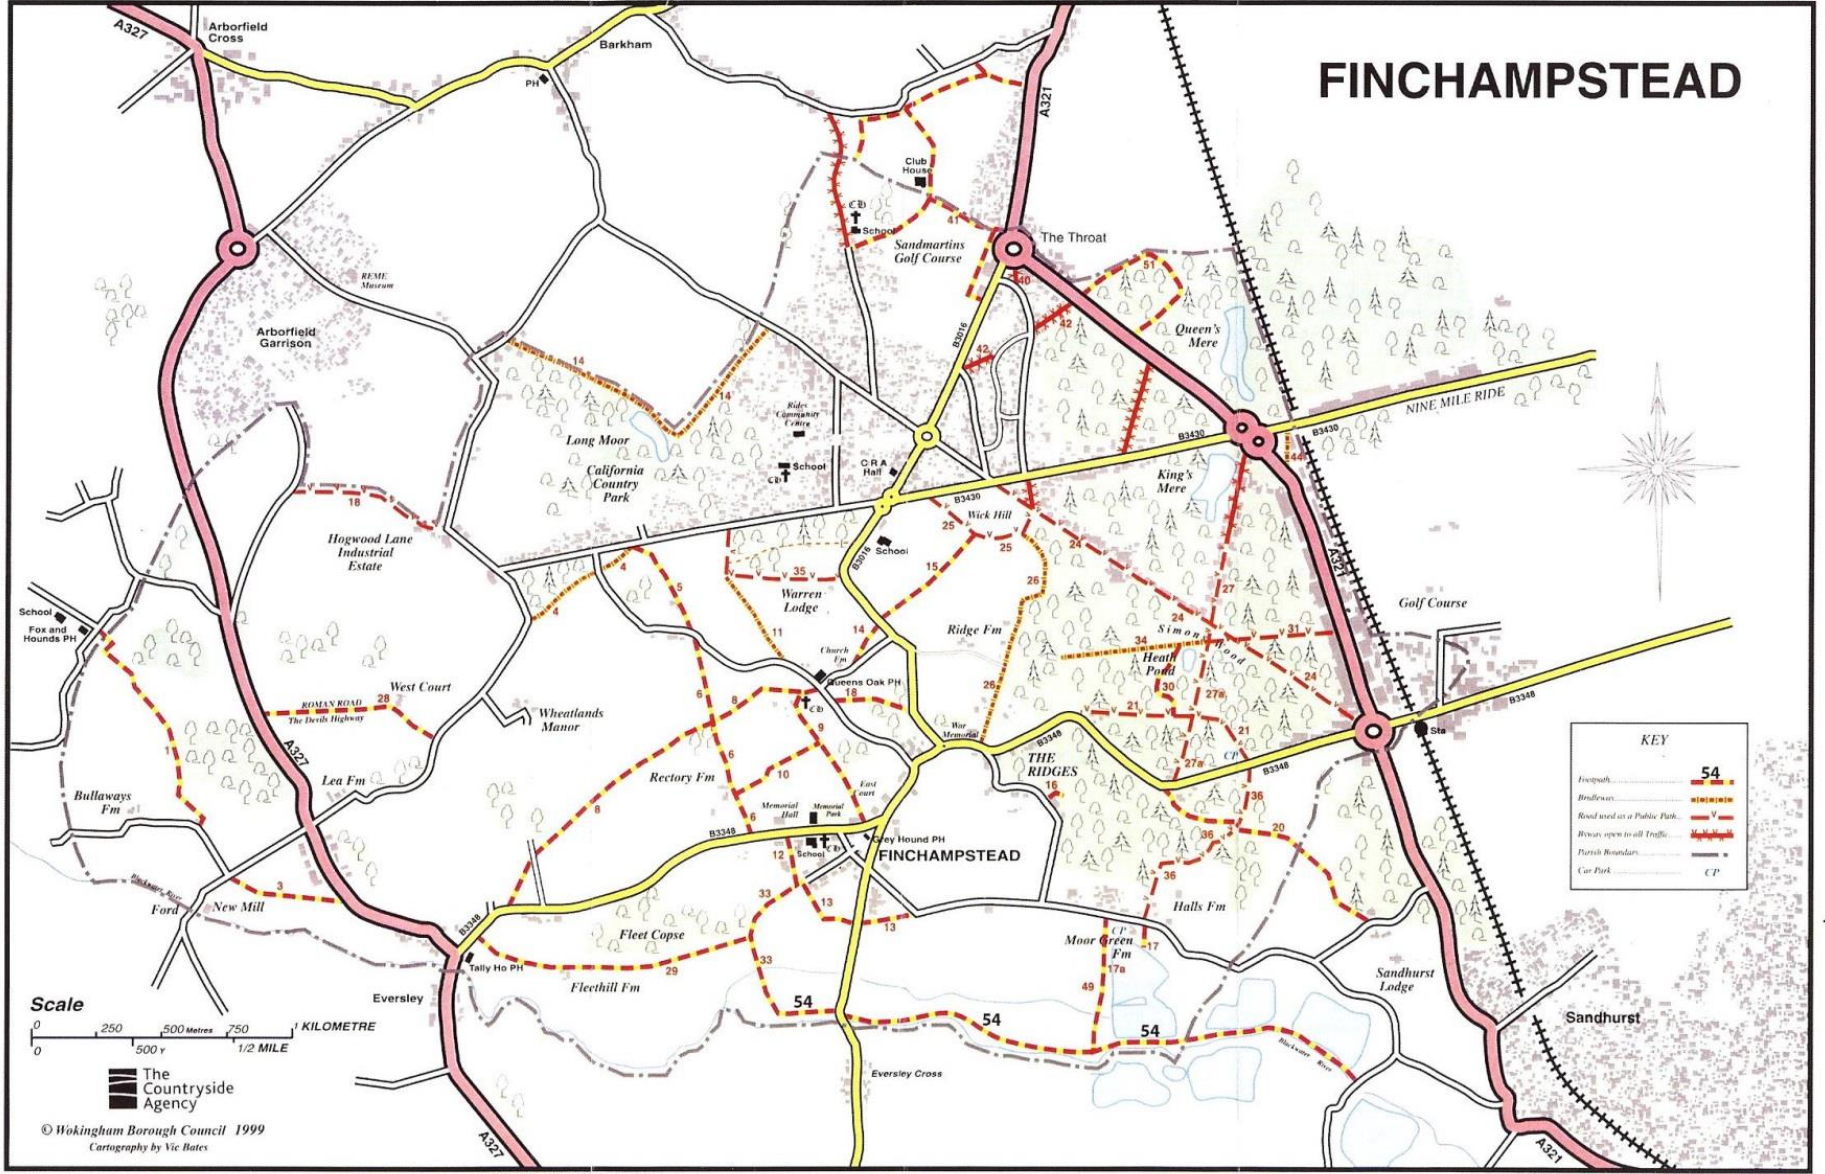

To READING and M4

To WOKINGHAM and M4

FINCHAMPSTEAD

KEY	
Footpath	54
Bus Route	54
Road used as a Public Path	54
One Way	54
Roads open to all Traffic	54
Parish Boundaries	54
Car Park	CP

The
Countryside
Agency

© Wokingham Borough Council 1999
Cartography by Vic Bates

To FARNBOROUGH and M3

To FARNBOROUGH and M3